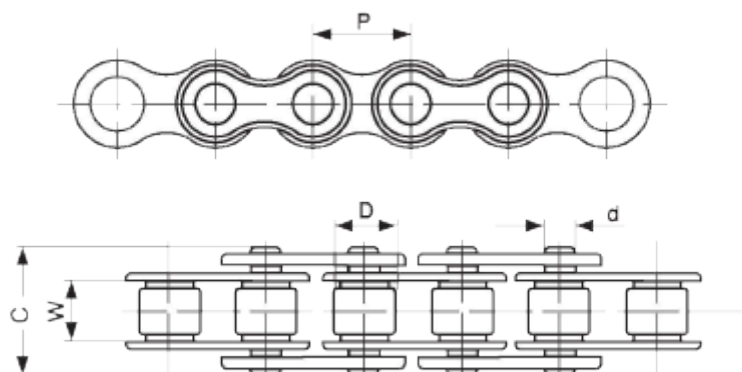

Data Sheet

Article number: 61002100020

Description: KLEEchain ANSI 25 - 1/4" simplex

Measures

Breaking power	= 3500
C	= 7,90
Chain size	= 1/4"
d	= 2,31
D	= 3,30
Description	= 25
P	= 6,350
W	= 3,18